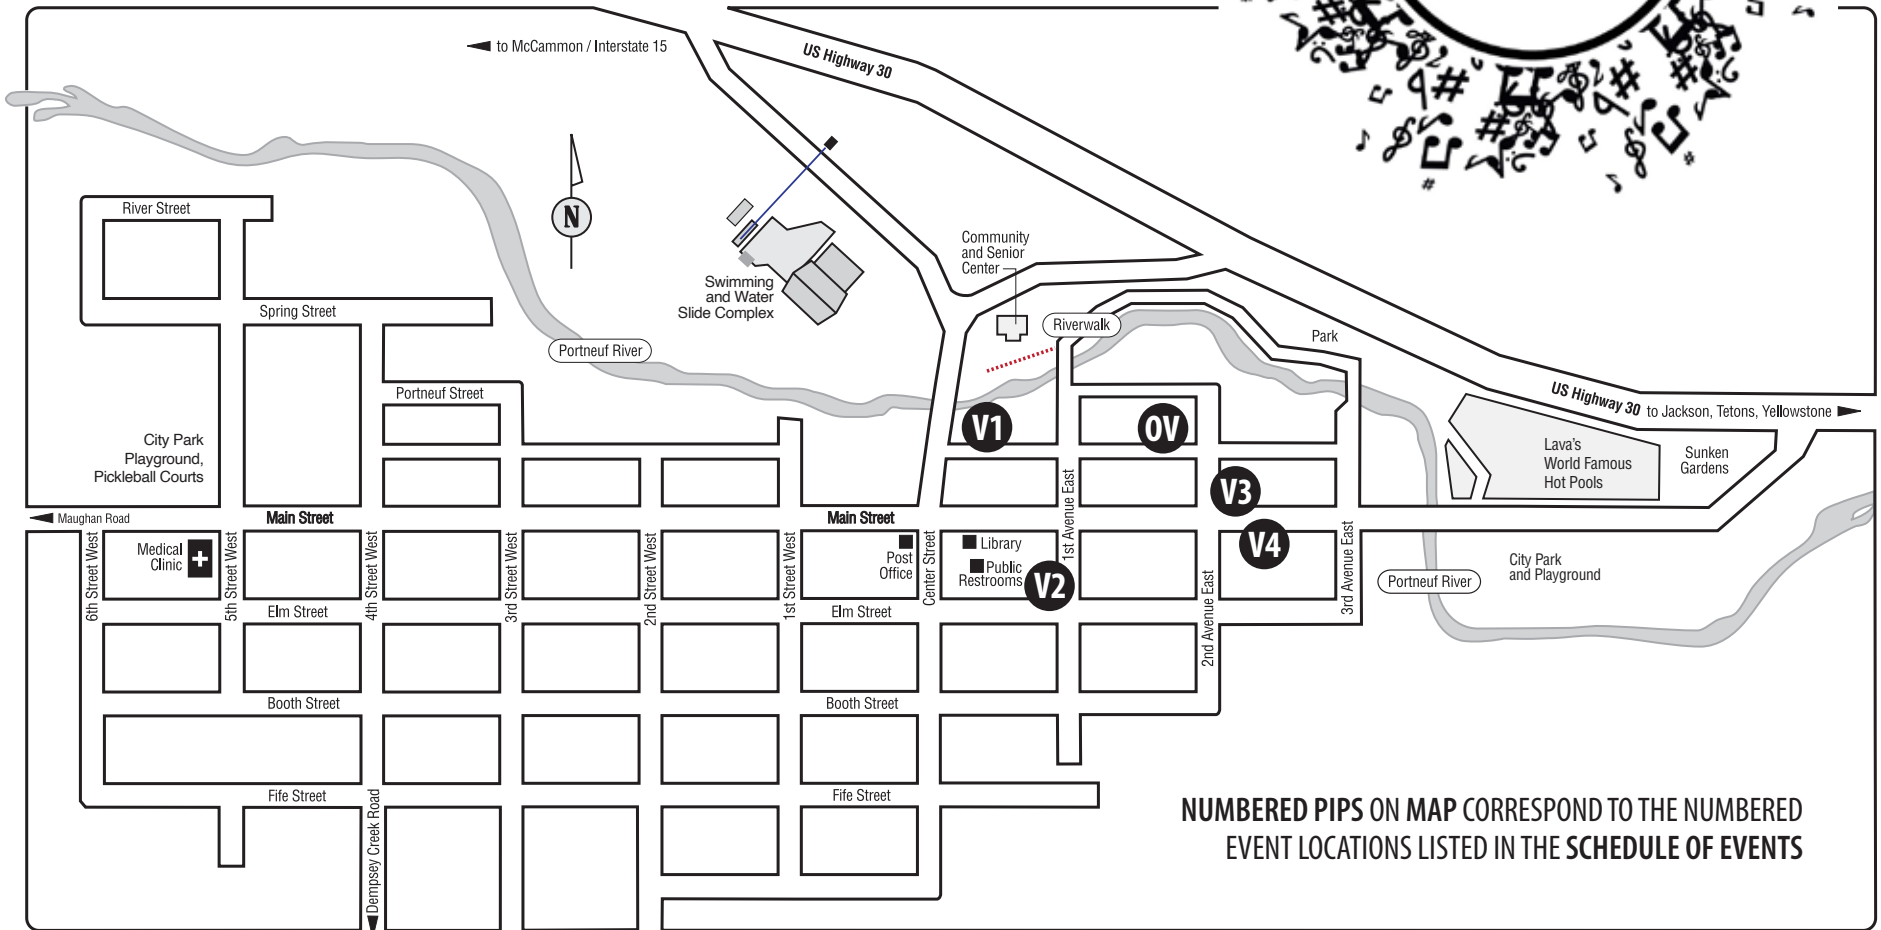

VENUE LOCATIONS

LAVA HOT SPRINGS FOLK FESTIVAL

- V1** • Riverside Inn's Portneuf Grille / Eruption Brewery (Venue 1)
- V2** • Blue Moon / Red Moon Bar & Grill (Venue 3)
- V3** • Chuckwagon Corner Square (Venue 3)
- V4** • Wagon Wheel Lounge (Venue 4)
- OV** • The Lava Hotel Meadow (Outdoor Venue)

NUMBERED PIPS ON MAP CORRESPOND TO THE NUMBERED EVENT LOCATIONS LISTED IN THE SCHEDULE OF EVENTS